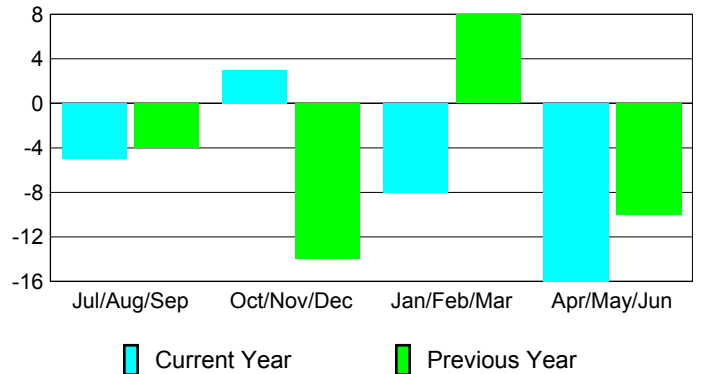

Comparison of Membership Gain/Loss

Current Year Compared to the Previous Year