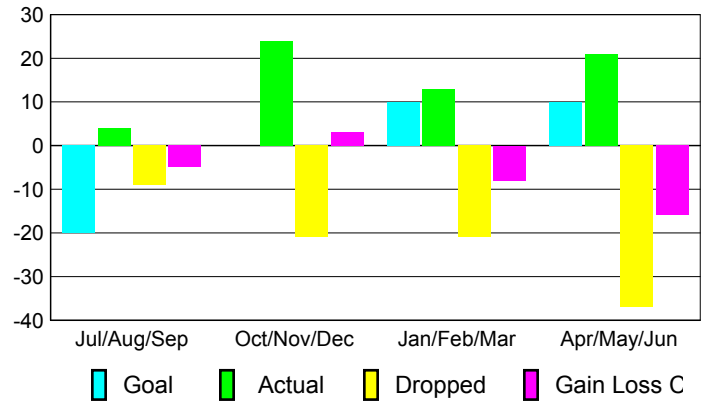

Membership Results 2008-2009

Goal, New, Dropped, Gain/Loss